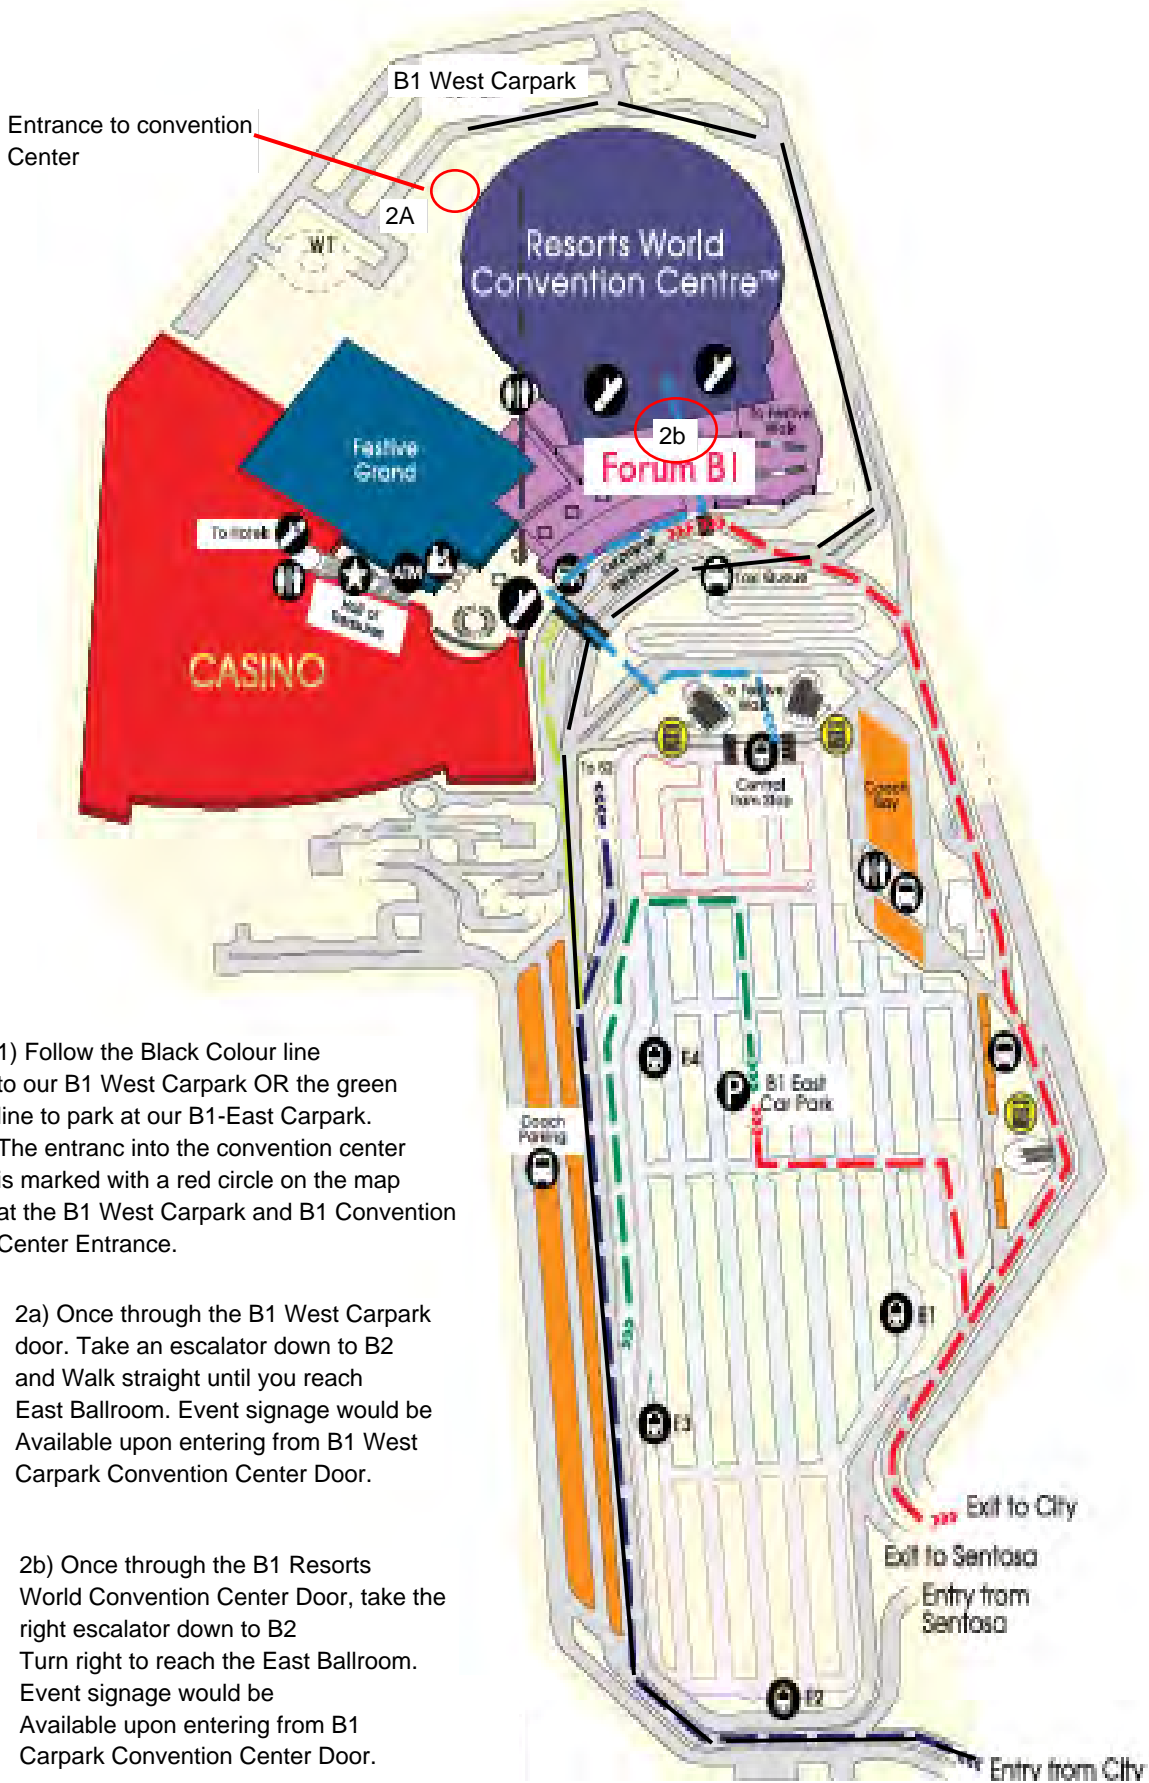

From Vivo City, follow the blue colour line into our B1 Carpark .
There is no need to enter Sentosa Island to get to our B1 Carpark.
Look out for the split in the road on the bridge. Keep to the most left lane until the road splits.

1) Follow the Black Colour line to our B1 West Carpark OR the green line to park at our B1-East Carpark. The entrance into the convention center is marked with a red circle on the map at the B1 West Carpark and B1 Convention Center Entrance.

Entry from City